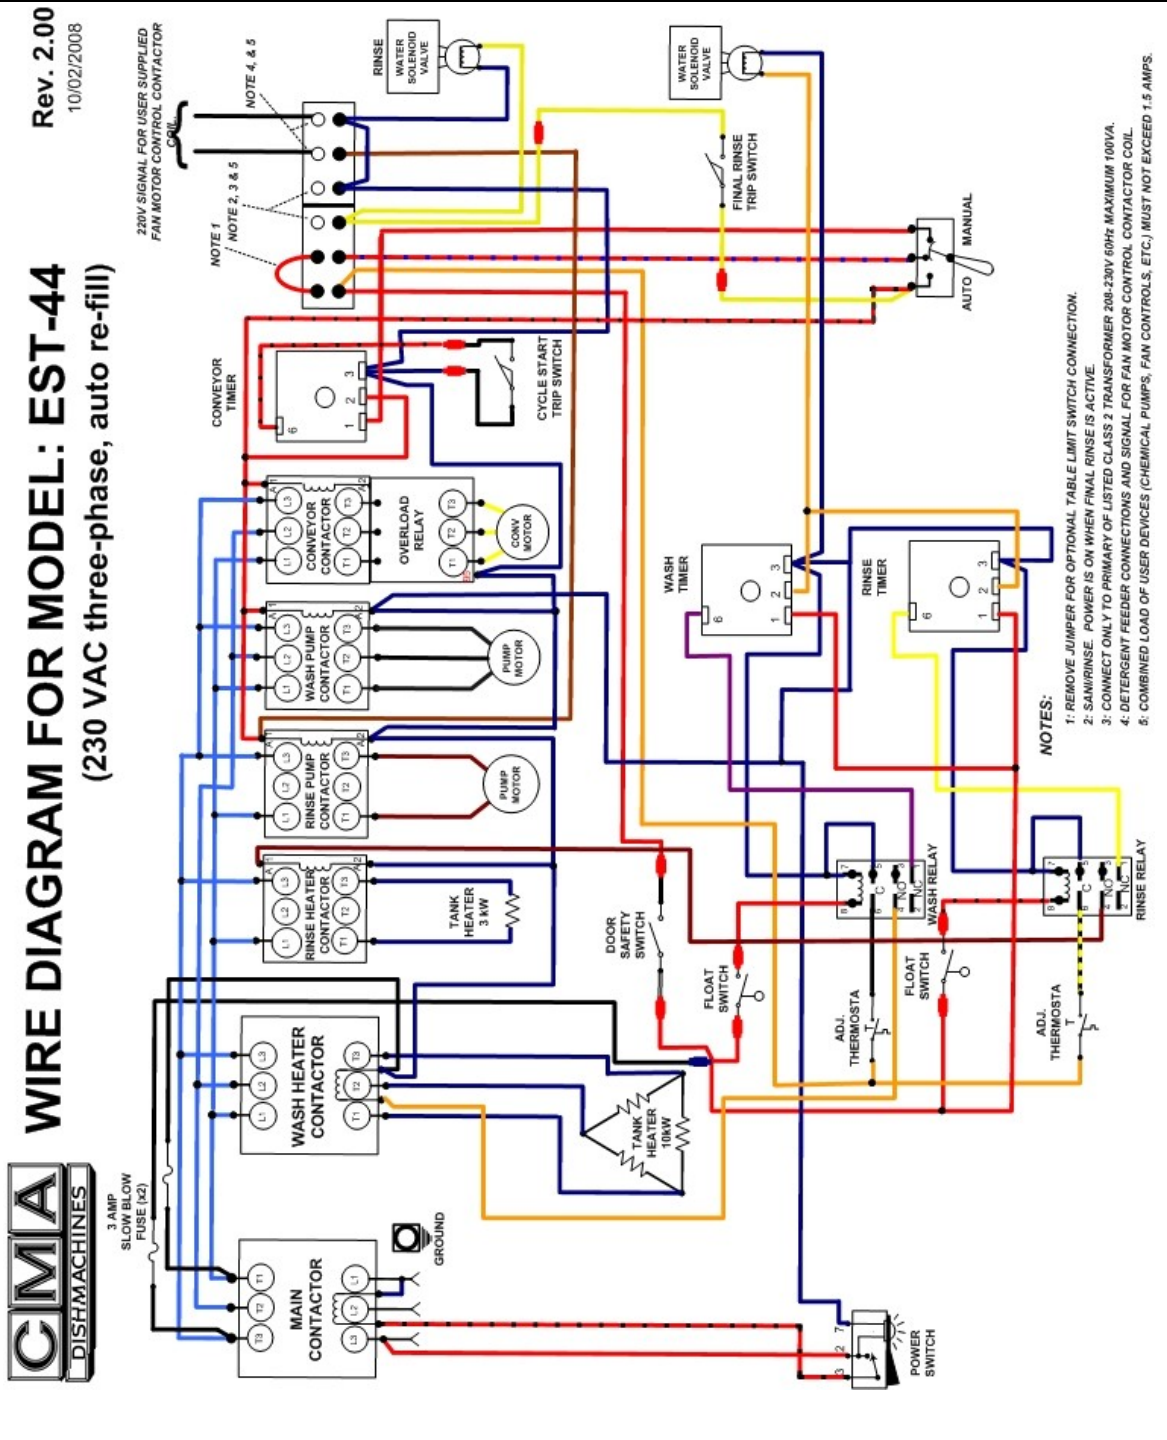

Electrical Diagrams

WIRE DIAGRAM FOR E-TEMP HEATER