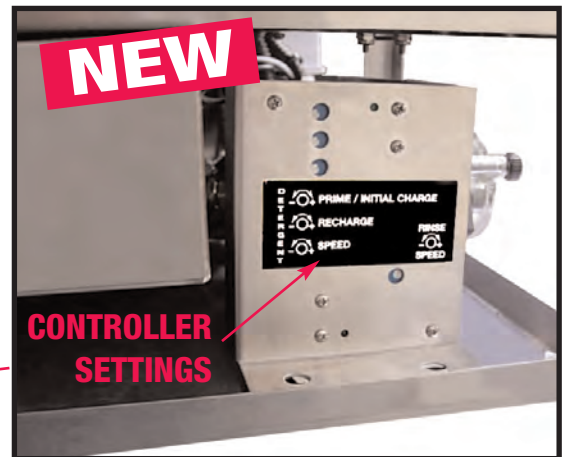

EQUIPMENT UPDATE

Effective Date: MARCH 1, 2008

Log Number: EU-08-396

Part Description: OPTIONAL DETERGENT AND RINSE
CHEMICAL DISPENSER: 14585.00

Model Affected: 180-UC UNDERCOUNTER GLASS AND DISHWASHER

The CMA 180-UC is now available with optional built-in detergent and rinse chemical dispenser. Access for chemical settings is behind front kick panel. Side panel can be removed for access to chemical pumps. The optional dispenser has been engineered for easy access and service. Must be ordered separately, as an option at time of order.