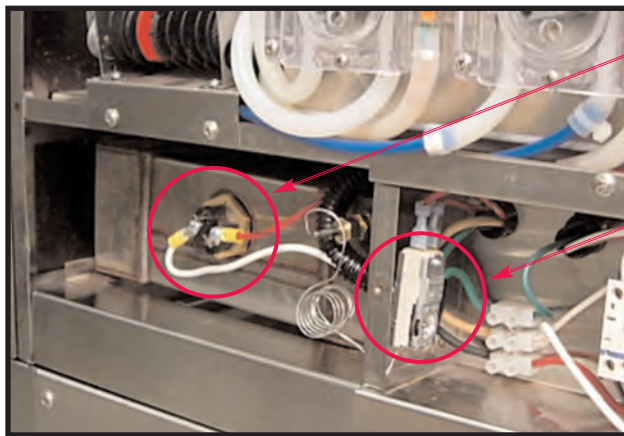

EQUIPMENT UPDATE

Effective Date: JUNE 1, 2007

Log Number: EU-07-388

Part Description: HEATER/THERMOSTAT

Model Affected: GL-X

HEATING ELEMENT

THERMOSTAT

The GL-X Glasswasher has been fitted with CMA's standard thermostat PN 13417.89 (EGO brand). This thermostat change allows for a simple screw-in style heating element. This improvement makes it easier to service heater components and carry stock parts.