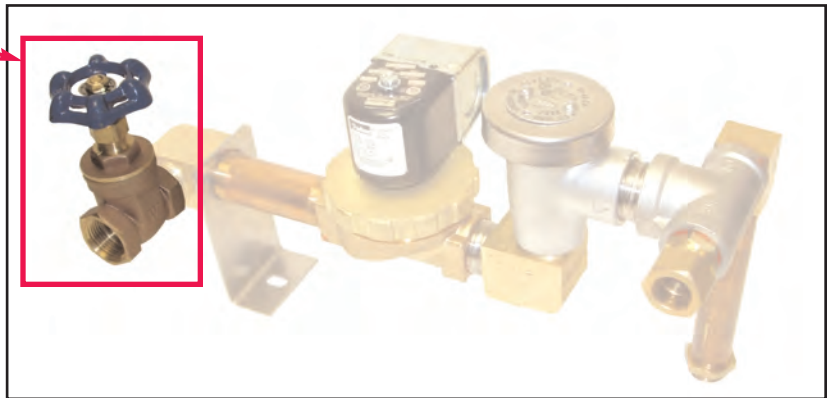

EQUIPMENT UPDATE

Effective Date: MARCH 1, 2007

Log Number: EU-07-384

Part Description: 1/2" AND 3/4" BALL VALVE

Models Affected: ALL

Old Part Number: 700.00 - 3/4" GATE VALVE
3600.00 - 1/2" GATE VALVE

New Part Number: 13027.00 3/4" BALL VALVE
41061.00 1/2" BALL VALVE

OLD GATE VALVES are known to seize up over time and become non-functional.

NEW BALL VALVE Easy ON/OFF. Increased functional longevity.

12700 KNOTT AVENUE
GARDEN GROVE, CALIF. 92841
800-854-6417 • 714-898-8781
FAX 714-895-2141
www.cmadishmachines.com