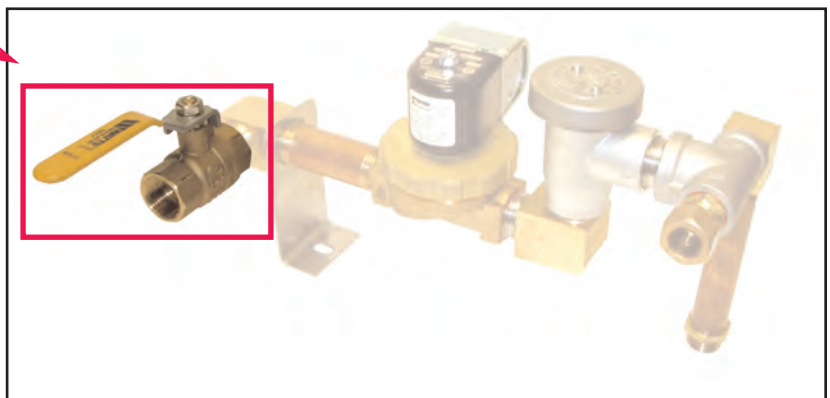

EQUIPMENT UPDATE

Effective Date: MARCH 1, 2007

Log Number: EU-07-384

Part Description: 1/2" AND 3/4" BALL VALVE

Models Affected: ALL

Old Part Number: 700.00 - 3/4" GATE VALVE
3600.00 - 1/2" GATE VALVE

New Part Number: 13027.00 3/4" BALL VALVE
41061.00 1/2" BALL VALVE

OLD GATE VALVES are known to seize up over time and become non-functional.

NEW BALL VALVE Easy ON/OFF. Increased functional longevity.

12700 KNOTT AVENUE
GARDEN GROVE, CALIF. 92841
800-854-6417 • 714-898-8781
FAX 714-895-2141
www.cmadishmachines.com