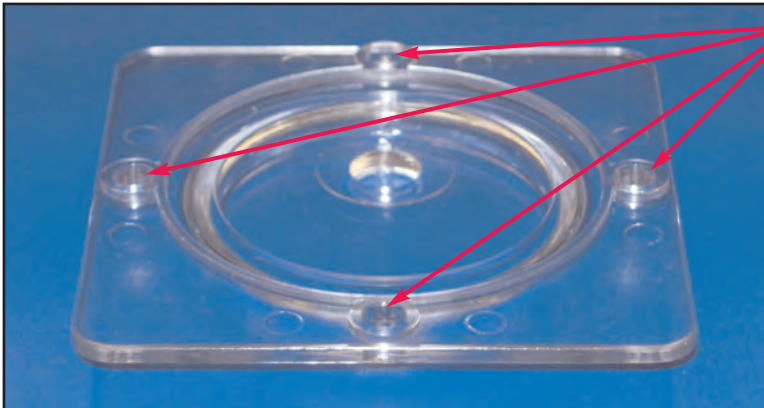

EQUIPMENT UPDATE

Effective Date: 11-15-05
Log Number: EU-11-370

Part: PERI-PUMP FACE PLATE

Models Affected: AH - B - C - GL-X - EVA - E - CB - CWS - L-1X & L-1X16
ALL SCULLARY SERIES

Part Number: 418.00

Old Part Number: N/A

PERI-PUMP FACE PLATE

Peri-pump Face Plate (PN 418.00) tooling has been modified to include stand-offs around mounting screw holes that secure face plates. We believe this will prevent face plates from cracking. Face plates will be available as of November 15, 2005 (part number remains the same).